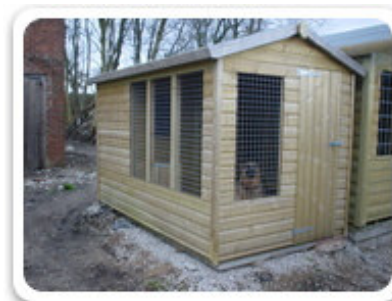

Low Height Runs

Meshed panels available in 50mm x 50mm 14swg for dog use or 25mm x 13mm 18swg for cat or smaller animal use.

Price includes two low height doors, perspex window and bob hole, which can be configured to your choice.

Size	19mm Shiplap Clad	22mm Logboard Clad	Erection Charge
8ft x 4ft	£585	£605	£60
10ft x 4ft	£625	£665	£60
10ft x 6ft	£730	£790	£65
12ft x 6ft	£830	£910	£65

Size	19mm Shiplap Clad	22mm Logboard Clad	Erection Charge
10ft x 8ft	£890	£935	£80
12ft x 8ft	£980	£1,040	£80
14ft x 8ft	£1,075	£1,160	£85
16ft x 8ft	£1,205	£1,285	£85

Full Height Runs

Meshed panels available in 50mm x 50mm 14swg for dog use or 25mm x 13mm 18swg for cat or smaller animal use.

Price includes two full height doors, perspex window and bob hole, which can be configured to your choice.